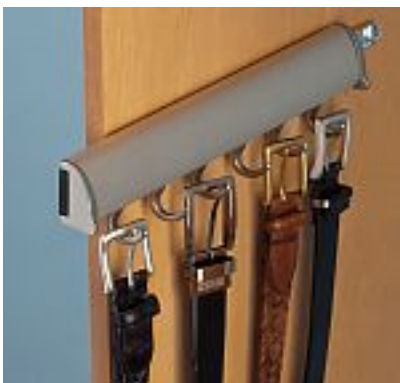

List Price: \$98.82

Your Price: \$79.06

HAF-ELITEACCRACK-6

Hafele Synergy Elite Fixed Closet Accessory Rack - 6 Hooks

Your Price: \$0.00

HAF-ELITEACCRACK-8

Hafele Synergy Elite Fixed Closet Accessory Rack - 8 Hooks

Your Price: \$0.00

HAF-ELITEBR-5

Hafele Synergy Elite Closet Belt Rack - 5 Hooks

Your Price: \$0.00

HAF-ELITEBR-6

Hafele Synergy Elite Closet Belt Rack - 6 Hooks

Your Price: \$0.00

HAF-ELITEBR-8